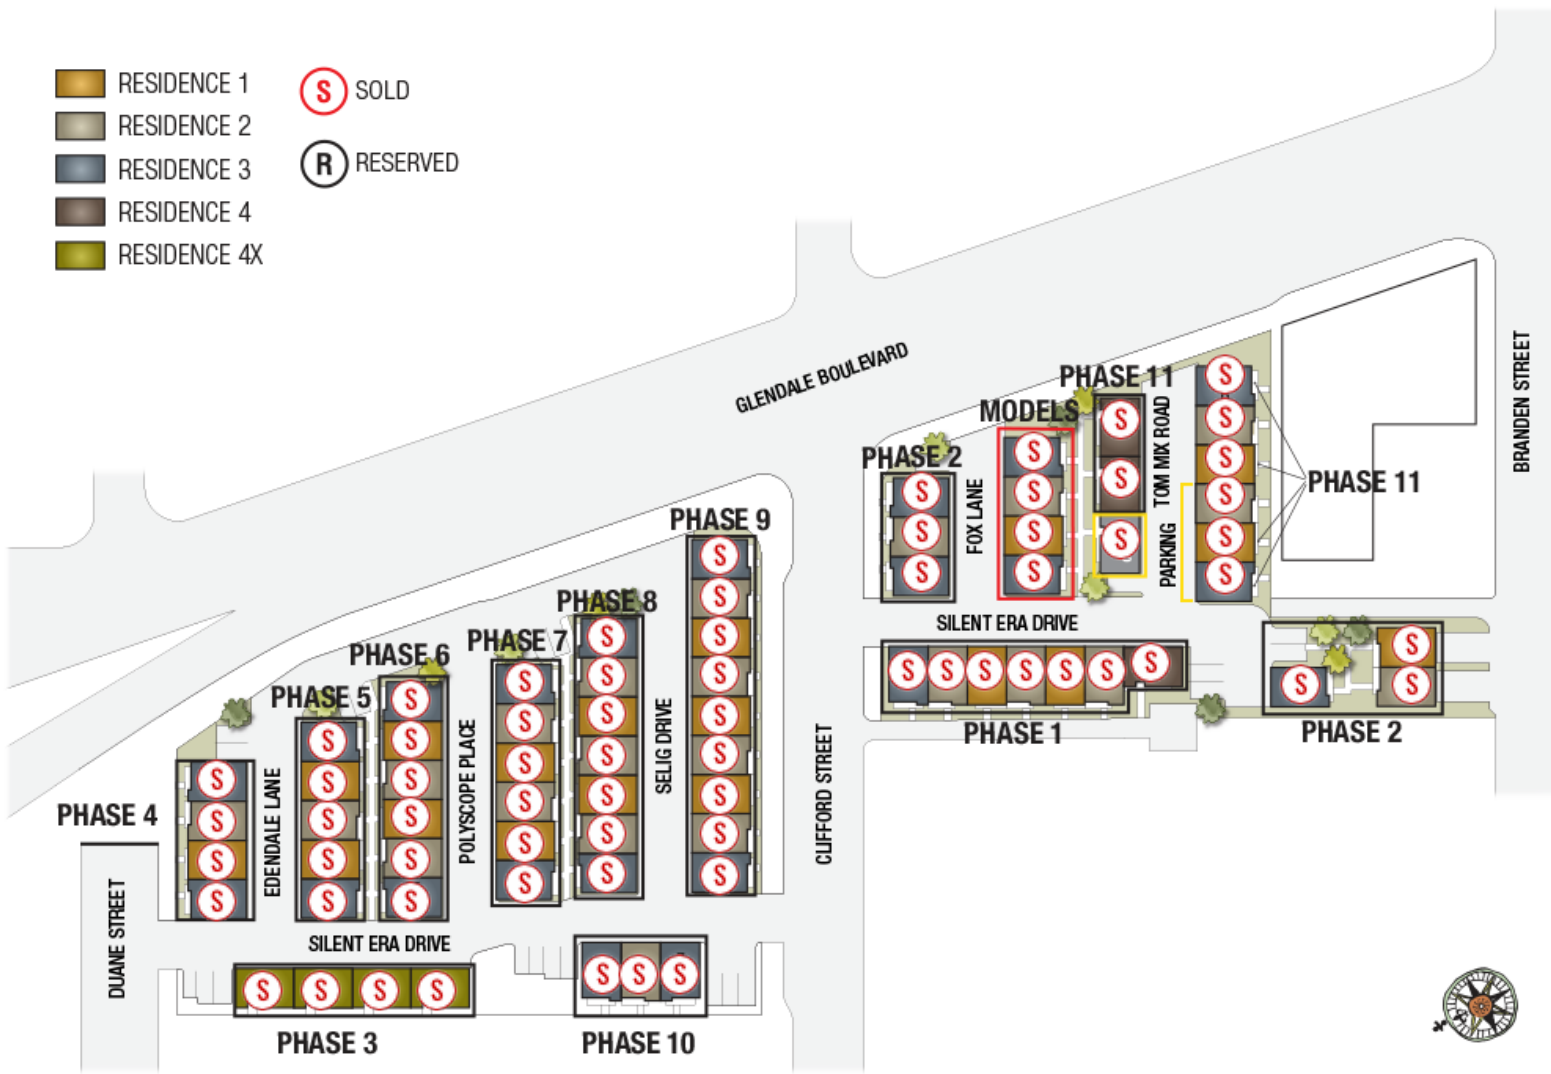

1. RESIDENCE 1
   - RESIDENCE 2
   - RESIDENCE 3
   - RESIDENCE 4
   - RESIDENCE 4X
2. S SOLD
   - R RESERVED

SL70

SILVER LAKE

Fee Simple / Own Lot · Structurally Independent · No HOA

SL70.com

This is not an offer to sell, but is intended for information only. The developer reserves the right to make modifications in materials, specifications, plans, pricing, various fees, designs scheduling and delivery of homes without prior notice. All dimensions and square footages are approximate. Plan and dimensions may contain minor variations from floor to floor. Exclusively represented by The Mark Company. BRE License #01235902